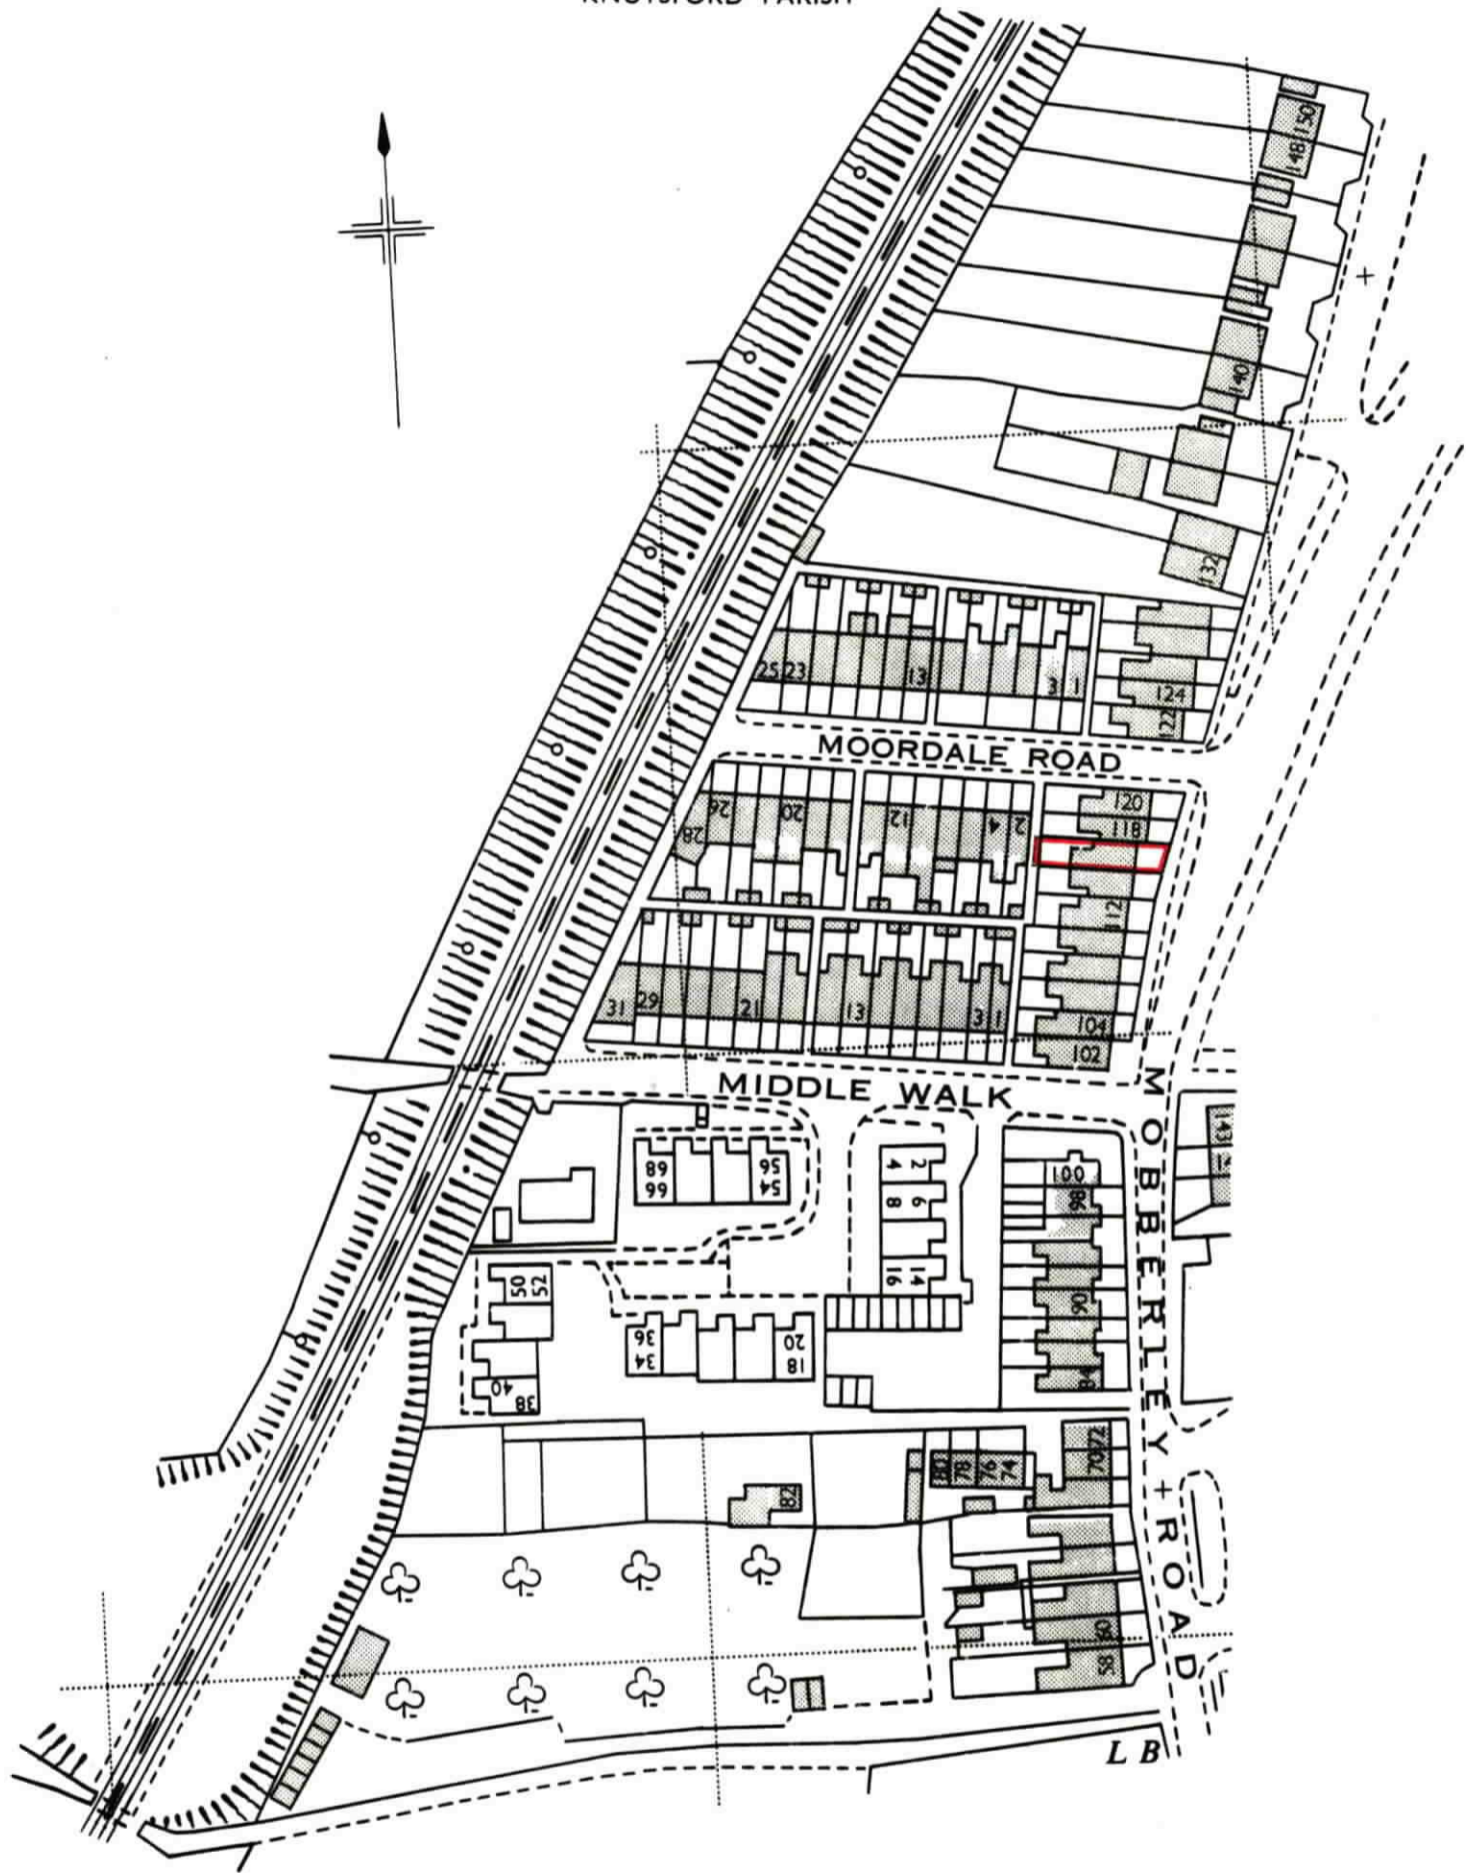

H.M. LAND REGISTRY		TITLE NUMBER	
		CH 147849	
ORDNANCE SURVEY PLAN REFERENCE	SJ 7578	SECTION L	Scale 1/1250 Enlarged from 1/2500
COUNTY CHESHIRE	DISTRICT MACCLESFIELD		© Crown copyright 1977

KNUTSFORD PARISH

This is a print of the view of the title plan obtained from HM Land Registry showing the state of the title plan on 27 March 2024 at 08:41:39. This title plan shows the general position, not the exact line, of the boundaries. It may be subject to distortions in scale. Measurements scaled from this plan may not match measurements between the same points on the ground.